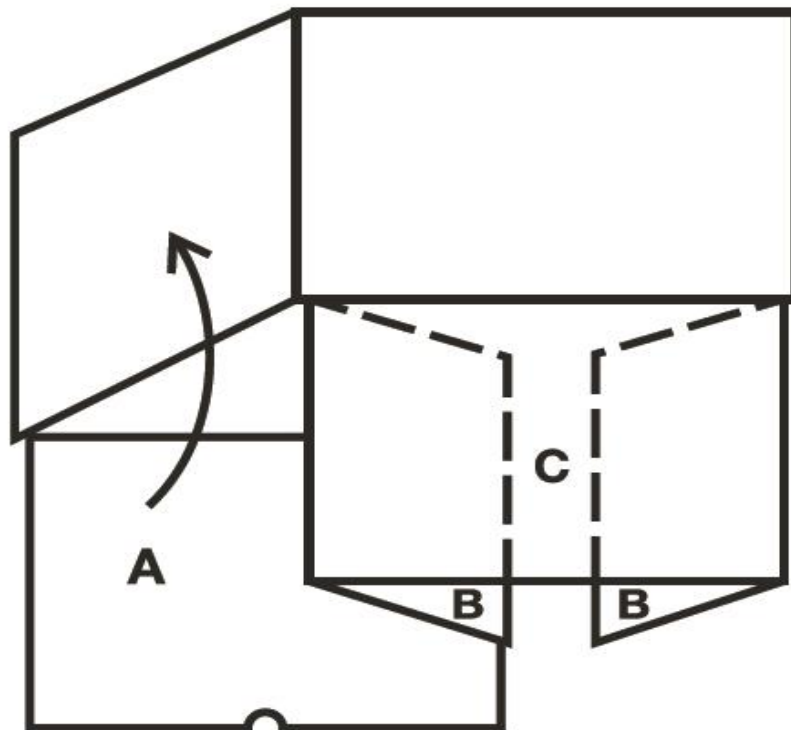

ARSB1200 / RSB-12

**HOLLINGER  
METAL EDGE**

Archival Storage Materials

West: 800-862-2228 East: 800-634-0491

**Acid Free**

1. FOLD PANEL "A" 180° SO IT IS FLAT AGAINST SIDE OF BOX.
2. FOLD PANEL "B" 180° SO THEY LIE FLAT AGAINST PANEL "C".
3. FOLD PANEL "C" 90° TO FORM BOTTOM OF BOX.
4. UNFOLD PANELS "B" 90° SO THEY ARE FLAT AGAINST END PANELS. HAND HOLES NOW LINE UP.
5. UNFOLD PANEL "A" 90° SO IT LIES FLAT AGAINST BOTTOM.